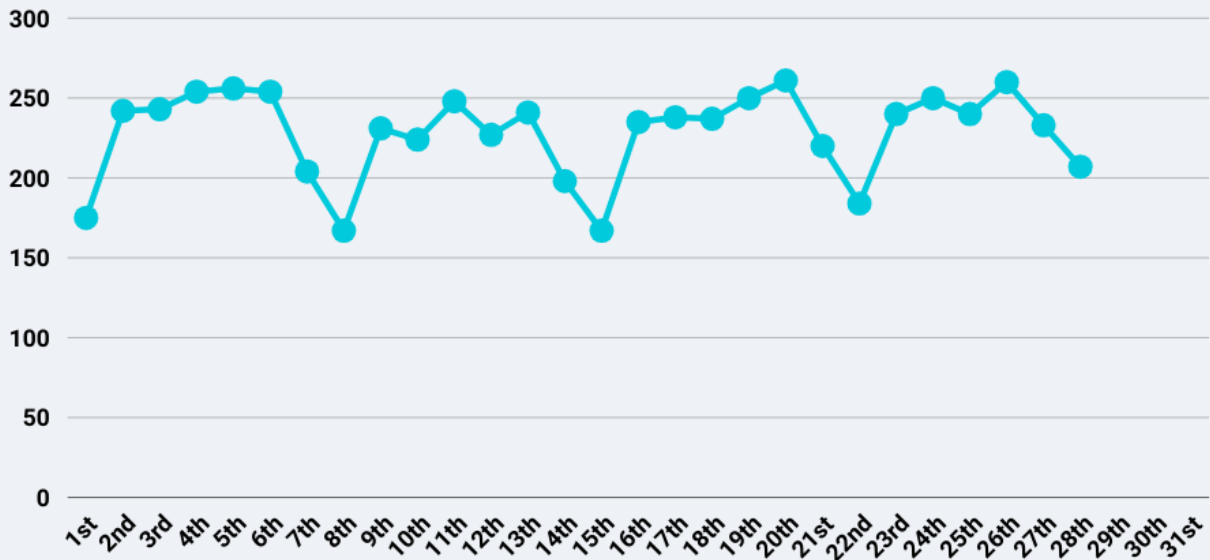

LLANDYSUL FOOTFALL

CHWEFROR - FEBRUARY 2026

Visitors - the network detects a device for at least 5 consecutive minutes, this is the reliable data we should quote.

Visitor Loyalty

Daily 3718 (January 3778)

Weekly 1698 (January 1921)

Monthly 548 (January 653)

Daily visitors have visited in at least 5 distinct days in the past 8.

Weekly visitors have visited in at least two distinct weeks out of the past four, but not frequently enough to be considered daily visitors.

Monthly visitors have visited at least once before.

Dwell Time average over a month

6+ hours 53 (average in Jan 46)

1-6 hrs 51 (average in Jan 53)

20 - 60 mins 47 (average in Jan 45)

5 - 20 mins 77 (average in Jan 75)

Unique visitors by the length of their longest visit. A single visitor who leaves and returns multiple times in the 24hours period is only counted once

Connected to Town Wi-Fi

50 (January 54)

How many devices (smart phones / tablets etc) connected to the network?