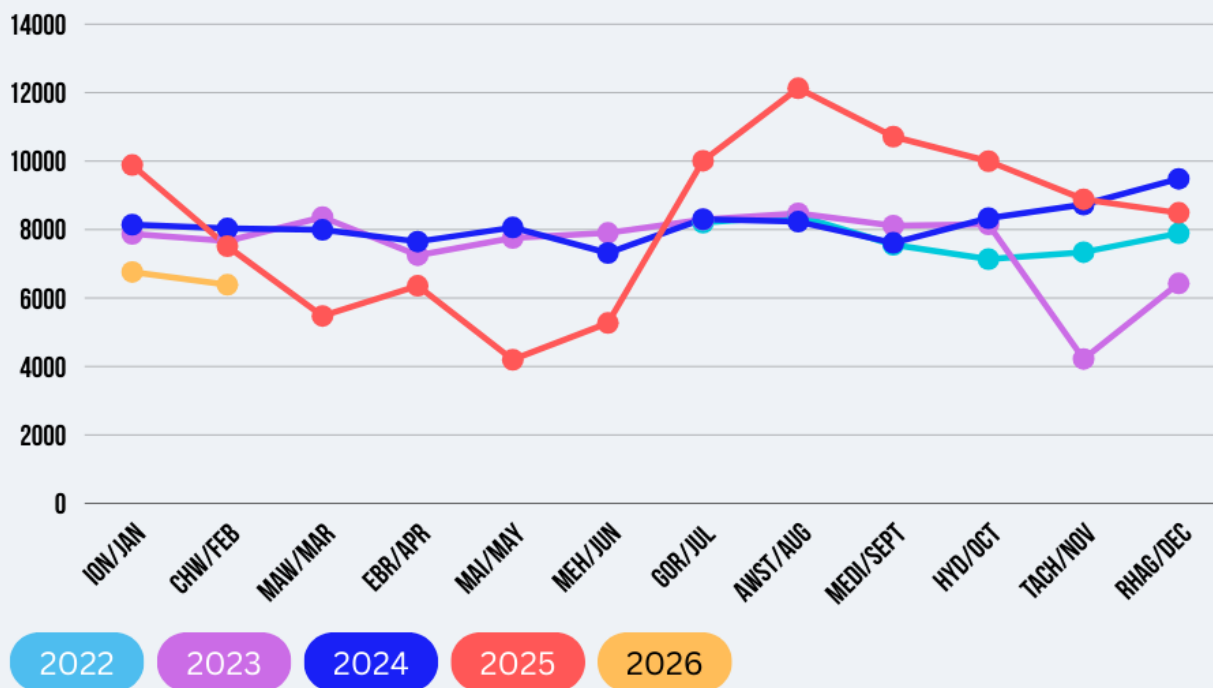

LLANDYSUL FOOTFALL

2025 Only 2 access points working from January to June
2023 November and December incomplete data due to technical issues.

February recorded **6,386 visitors** to Llandysul Town Wi-Fi.

While this is lower than peak summer figures, it is important to note that **three access points are currently offline**, which reduces the number of devices that can be detected. Even with this reduced coverage, the overall pattern of activity is beginning to mirror seasonal trends seen in 2023 and 2024 — **suggesting stable and consistent town footfall.**

Weekly 1698 (January 1921)

Monthly 548 (January 653)

Daily visitors have visited in at least 5 distinct days in the past 8.

Weekly visitors have visited in at least two distinct weeks out of the past four, but not frequently enough to be considered daily visitors.