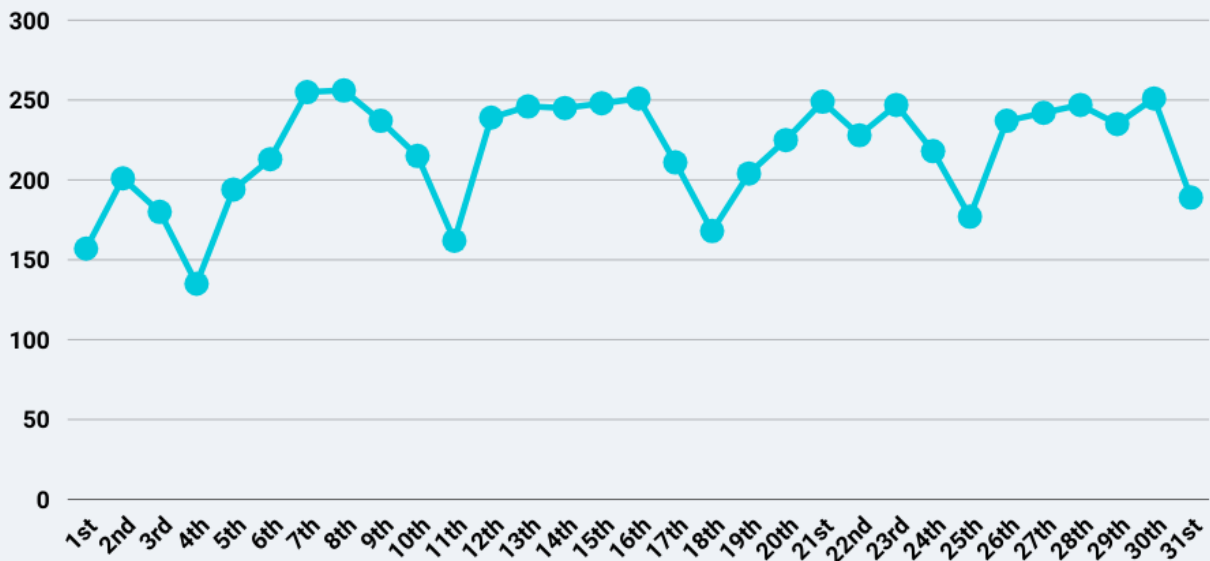

LLANDYSUL FOOTFALL

IONAWR - JANUARY 2026

Visitors - the network detects a device for at least 5 consecutive minutes, this is the reliable data we should quote.

Visitor Loyalty

Daily 3778 (December 5109)

Weekly 1921 (December 2204)

Monthly 653 (December 648)

Daily visitors have visited in at least 5 distinct days in the past 8.

Weekly visitors have visited in at least two distinct weeks out of the past four, but not frequently enough to be considered daily visitors.

Monthly visitors have visited at least once before.

Dwell Time average over a month

6+ hours 46 (average in Dec 68)

1-6 hrs 53 (average in Dec 65)

20 - 60 mins 45 (average in Dec 54)

5 - 20 mins 75 (average in Dec 87)

Unique visitors by the length of their longest visit. A single visitor who leaves and returns multiple times in the 24hours period is only counted once

Connected to Town Wi-Fi

54 (December 69)

How many devices (smart phones / tablets etc) connected to the network?