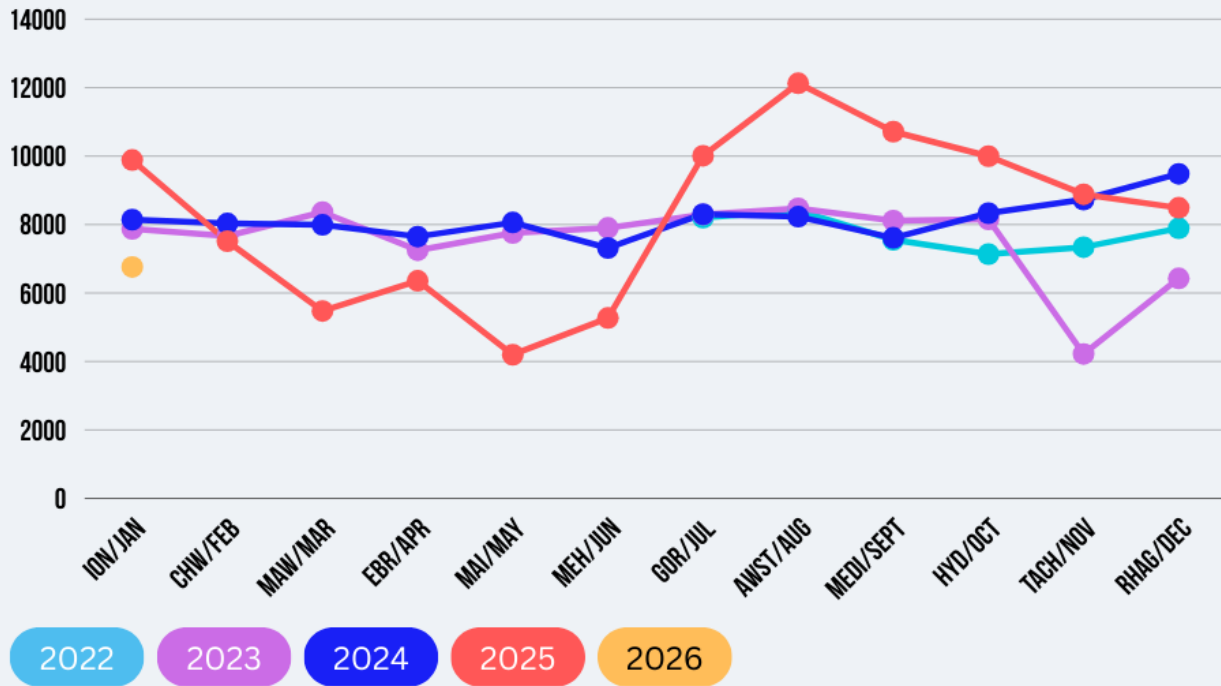

Adroddiad Misol Wi-Fi tref Llandysul Ionawr 2026

Monthly Llandysul Town Wi-Fi Report - January 2026

LLANDYSUL FOOTFALL

2025 Only 2 access points working from January to June
2023 November and December incomplete data due to technical issues.

Notes

1. Unfortunately the units at Allied Chemist, Teifi Law, Siop y Jones are offline. It is now more difficult to compare data but it does look like January was a very quiet month for footfall.
2. Issues with past data. (1) Two new devices were introduced in November 2024, which is why there is a big increase in figures. (2) Only 2 units were working from February - June 2025.
3. Not every device can be detected, so the amount counted is not exact and there are not enough access points to cover the town. However, the data collected might spot any trends over time or identify areas of the town that are particularly popular with visitors.

For all the reports since July 2022, go to <https://www.cllandysulcc.cymru/llandysul-town-wifi>