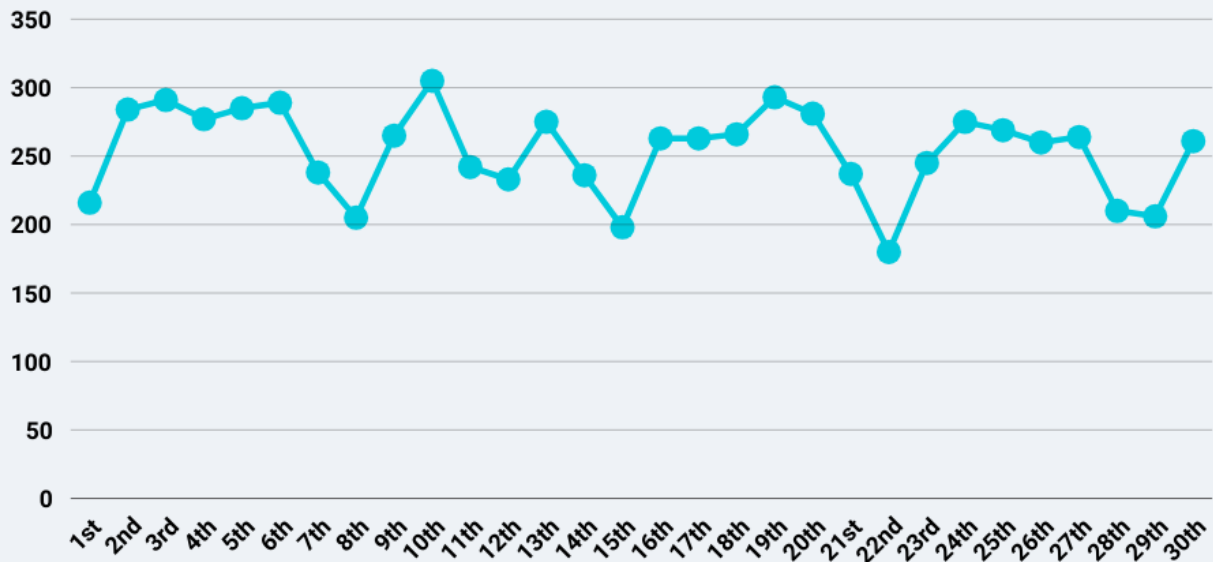

Total Visitors

7612 (-617 from August)

Total number of visitors who have been detected by the network within the month. A 'visit' is when the network detects a device for at least 5 consecutive minutes.

New Visitors First time that the network has detected the device.

464 (for the month, -39 from August) **15** (daily average)

Busiest Day

Tuesday 10th
305 Visitors

Events:

Thursday 19th NHS My Health My Choice at Tysul Hall.

Saturday 21st Gŵyl Bêl Droed - Football Festival 6 - 16 years. CPD Llandysul FC.

Fri 20th - Sun 22nd Llandysul & Pont-Tyweli Walking Weekend

LLANDYSUL FOOTFALL MEDI - SEPTEMBER 2024

Visitors - the network detects a device for at least 5 consecutive minutes, this is the reliable data we should quote.