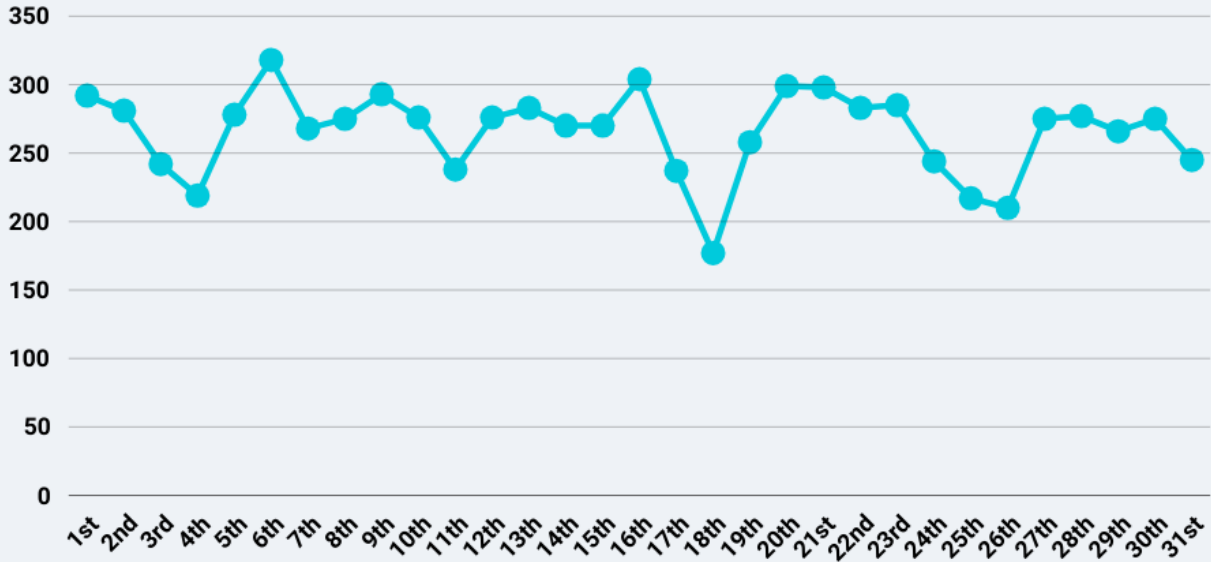

Total Visitors

8229 (-75 from July)

Total number of visitors who have been detected by the network within the month. A 'visit' is when the network detects a device for at least 5 consecutive minutes.

New Visitors First time that the network has detected the device.

503 (for the month, +49 from July) **16** (daily average)

Busiest Day

Tuesday 6th
318 Visitors

Events:

Thursday 1st Nacro

Wednesday 7th - Car parking charges introduced.

Wed 7th - Sunday 11th River Festival

Sat 31st - Auction

LLANDYSUL FOOTFALL

AWST - AUGUST 2024

Visitors - the network detects a device for at least 5 consecutive minutes, this is the reliable data we should quote.

Visitor Loyalty

Daily visitors have visited in at least 5 distinct days in the past 8.