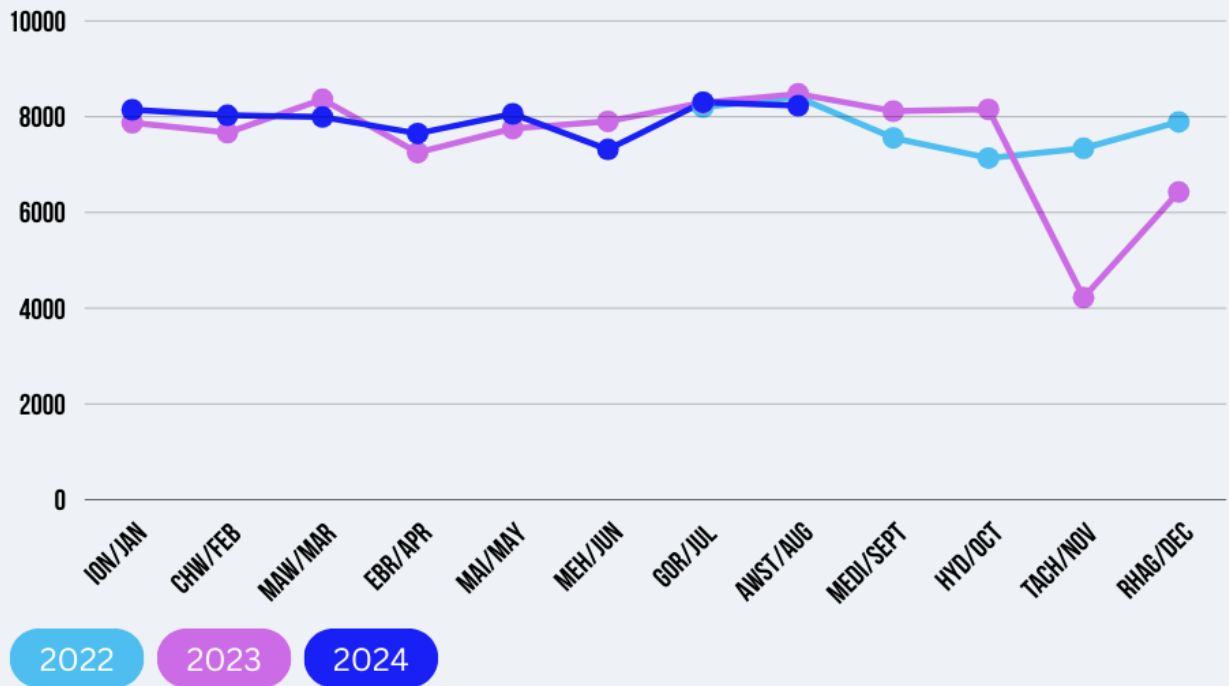

Adroddiad Misol Wi-Fi tref Llandysul Awst 2024

Monthly Llandysul Town Wi-Fi Report - August 2024

LLANDYSUL FOOTFALL

2023 November and December incomplete data due to technical issues.

Notes

1. There is a slight decrease in footfall for August from July.
2. Sadly, the footfall is lower than recorded in August 2023 - 8476, August 2022 - 8406.
3. Car parking charges were reintroduced on Wednesday 7th August, after a long absence. Quite coincidentally, the busiest day this month was Tuesday 6th.
4. Not every device can be detected, so the amount counted is not exact and there are not enough access points to cover the town. However, the data collected might spot any trends over time or identify areas of the town that are particularly popular with visitors.

For all the reports since July 2022, go to <https://www.ccllandysulcc.cymru/llandysul-town-wifi>

Total Visitors

8229 (-75 from July)

Total number of visitors who have been detected by the network within the month. A 'visit' is when the network detects a device for at least 5 consecutive minutes.

New Visitors First time that the network has detected the device.

503 (for the month, +49 from July) **16** (daily average)

Busiest Day

Tuesday 6th
318 Visitors

Events:

Thursday 1st Nacro

Wednesday 7th - Car parking charges introduced.