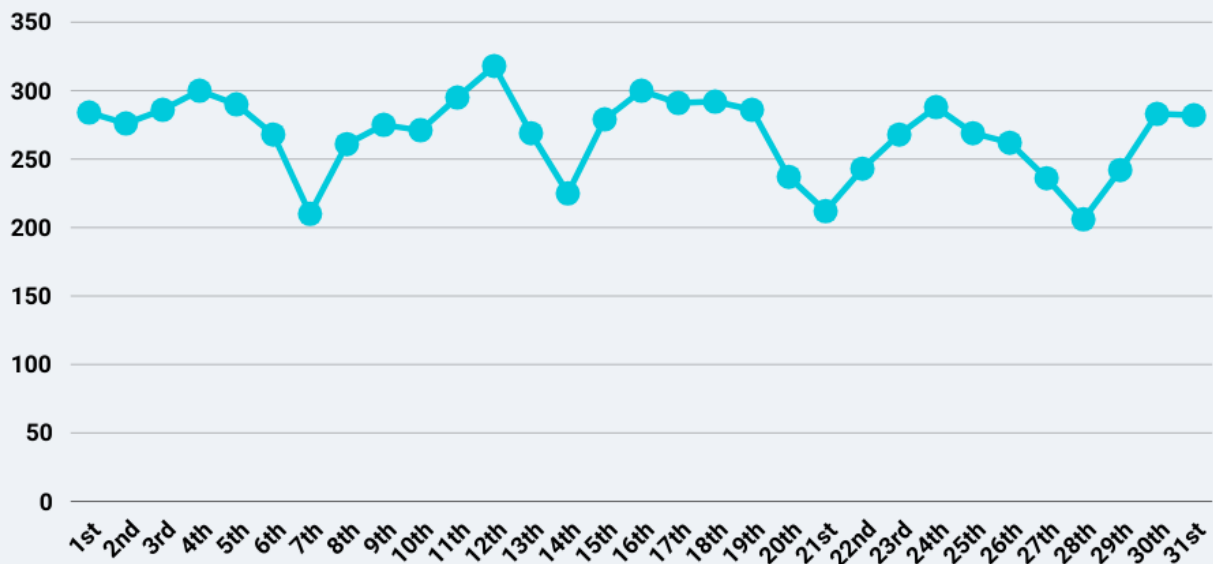

Total Visitors

8306

Total number of visitors who have been detected by the network within the month. A 'visit' is when the network detects a device for at least 5 consecutive minutes.

New Visitors First time that the network has detected the device.

454 (for the month) 15 (daily average)

Busiest Day

Friday 12th

318 Visitors *(+18 more than last month)*

Events:

Carnival 30th June - 6th July

Thursday 4th Nacro

Saturday 13th July Auction

Friday 12th July - Sunday 14th July
ShePaddles Cymru - Llandysul Paddlers

LLANDYSUL FOOTFALL

GORFFENNAF - JULY 2024

Visitors - the network detects a device for at least 5 consecutive minutes, this is the reliable data we should quote.