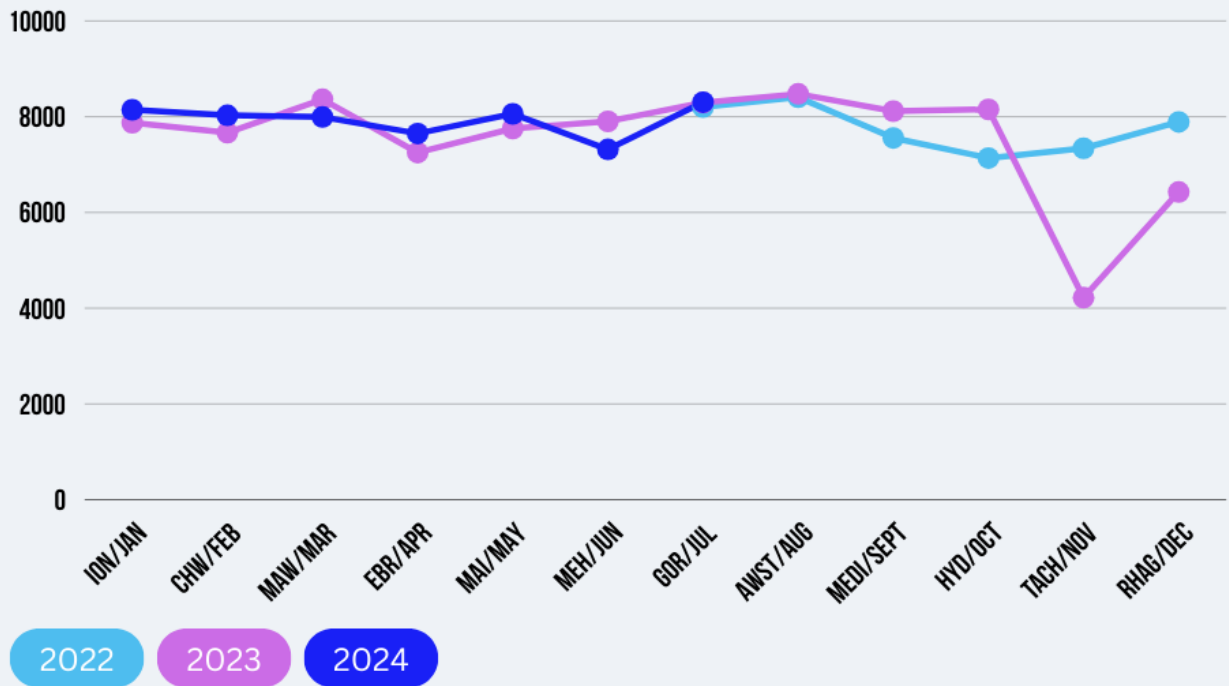

Adroddiad Misol Wi-Fi tref Llandysul Gorffennaf 2024

Monthly Llandysul Town Wi-Fi Report - July 2024

LLANDYSUL FOOTFALL

2023 November and December incomplete data due to technical issues.

Notes

1. There is an increase in footfall for this month but as a unit kept going down in June, it suggests that June would have been a lot higher. This figure is slightly above the footfall recorded in July 2023 and 2022.
2. The unit which kept dropping out, settled down until the last day of July and has started to drop connection intermittently again.
3. Not every device can be detected, so the amount counted is not exact and there are not enough access points to cover the town. However, the data collected might spot any trends over time or identify areas of the town that are particularly popular with visitors.

For all the reports since July 2022, go to <https://www.ccllandysulcc.cymru/llandysul-town-wifi>

Total Visitors

8306

Total number of visitors who have been detected by the network within the month. A 'visit' is when the network detects a device for at least 5 consecutive minutes.

New Visitors First time that the network has detected the device.

454 (for the month) 15 (daily average)

Busiest Day

Friday 12th

318 Visitors *(+18 more than last month)*

Events:

Carnival 30th June - 6th July