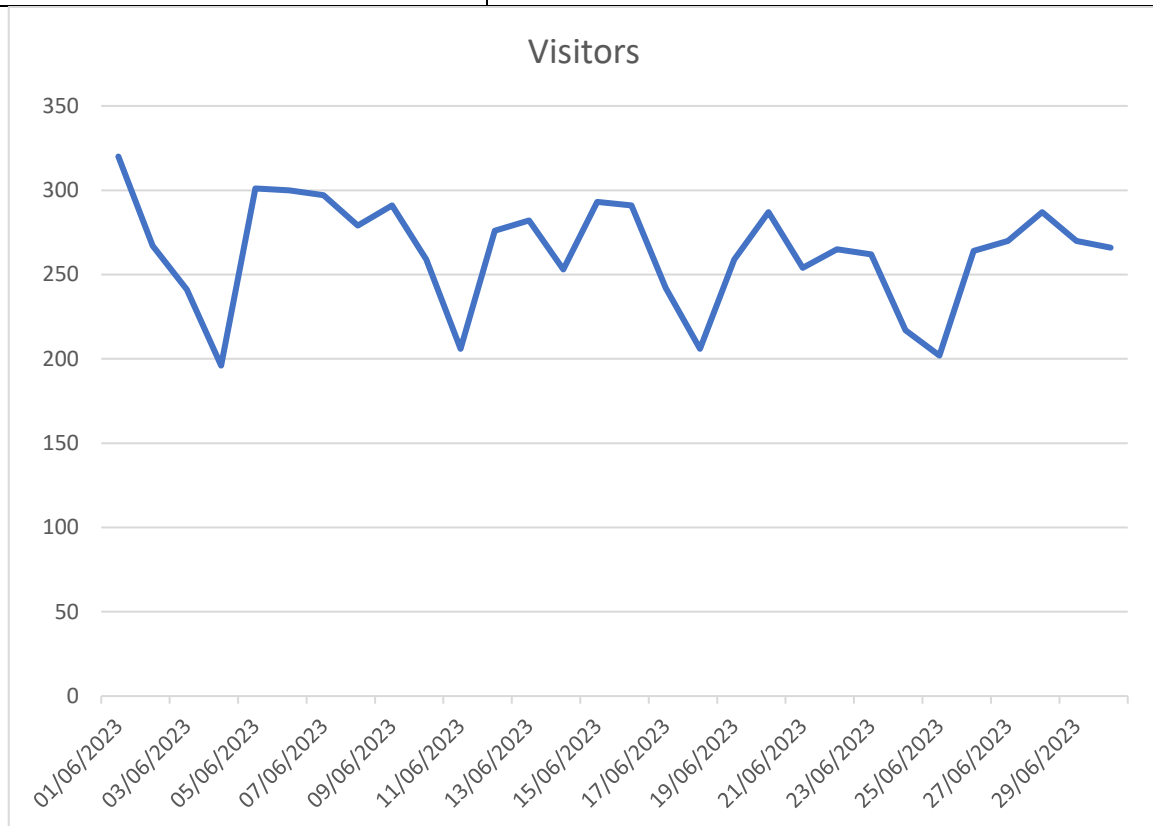

Adroddiad Misol Wi-Fi tref Llandysul Mehefin 2023

Monthly Llandysul Town Wi-Fi Report -June 2023

+ Increase from the previous month. - Decrease from the previous month.

<p>Access points Adjacent to the following business premises</p>	<p>Teifi Law Llandysul Paddlers Dai Lewis - front Dai Lewis - rear</p>
<p>Total Visitors 7903 <i>(+150)</i></p>	<p>Total number of visitors who have been detected by the network within the month. A 'visit' is when the network detects a device for at least 5 consecutive minutes.</p>
<p>New Visitors 458 (for the month) <i>(+15)</i> 14 (daily average) <i>(same)</i></p>	<p>First time that the network has detected the device.</p>
<p>Busiest Day Thursday 1st June 320 Visitors <i>(+8)</i> Half term 29th May - 2nd June</p>	<p>The big drops in visitors are on Sundays.</p>

<p>Visitor Loyalty Daily 4533 (+208) Weekly 2297 (-14) Monthly 615 (-59)</p>	<p>Daily visitors have visited in at least 5 distinct days in the past 8.</p> <p>Weekly visitors have visited in at least two distinct weeks out of the past four, but not frequently enough to be considered daily visitors.</p> <p>Monthly visitors have visited at least once before.</p>
<p>Dwell Time average over a month 6+ hours 59 1-6 hrs 74 20 -60 mins 52 5 - 20 mins 80</p>	<p>Unique visitors by the length of their longest visit. A single visitor who leaves and returns multiple times in the 24hours period is only counted once.</p>
<p>Connected to Town Wi-Fi 67 (+15)</p>	<p>How many devices (smart phones / tablets) connected to the network?</p> <p>Please note: there has been no advertising of the network in Llandysul / Ceredigion. Once it is advertised, this number is expected to increase.</p>